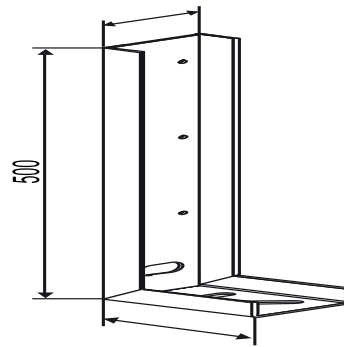

04.070.00..0000

SANIT Support free-standing walls drywall system 996

Item number

04.070.00..0000

Product description

Support foot for free-standing walls
w/d/h 120x80x500 mm, for SANIT drywall construction system 996, for the integration of pre-wall elements 995/995 N into free-standing walls, consisting of support foot and fastenings