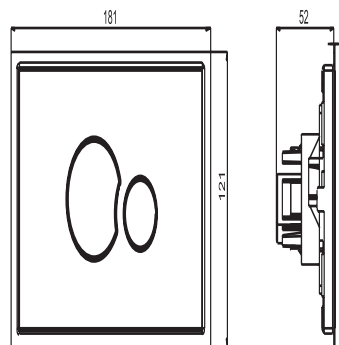

16.726.01..0000

SANIT Push plate SK706 plastic white

Item number

16.726.01..0000

Product description

Push plate SG 706, flush mounted

l/w/h: 181/121/1 mm, plastic, for concealed cisterns with small access opening, dual flush, consisting of actuator frame, push buttons, polished stainless steel frame and fixing bolts, packed in a box

Material/colour: plastic/alpine white

Accessories:

- WC retrofit blind frame 10 mm, polished stainless steel code no. 04.067.00..0000