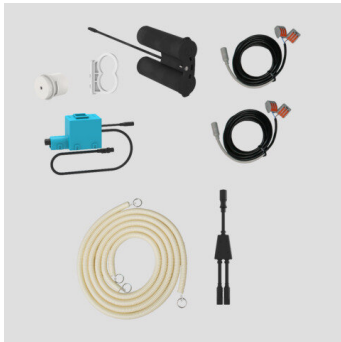

05.393.00..0000

SANIT WC control 2 cables battery

Item number

05.393.00..0000

Product description

WC control system, 2-cable, for accessible construction as per DIN 18040 finishing set with 6V DC battery

WC flush system for manual remote flush actuation via two arm support rails with electric push button (with wire connection) or with an electric push button provided by the customer, for concealed cisterns with small access opening (from year of construction 2014) CC-121-S-FO-2V-2C, CC-122-S-UO-2V-2C and CC-150-S-UO-2V-2C

Contents:

- low-voltage motor for lifting device and control electronics with bracket
- 2 cables 2.1 m long for two floating inputs with 2 luster terminals
- 2 empty pipes 1.7 m long
- Y-plug
- battery compartment 6V DC

- manual single flush also possible
- flush volumes from 4.5-9 l, depending on the concealed cistern model
- with error-safe plug connections

Accessories:

- service and maintenance remote control code no. 03.806.00..0000