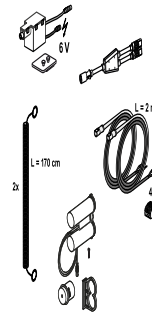

05.393.00..0000

SANIT WC control 2 cables battery

Item number

05.393.00..0000

Product description

WC control system, 2-cable, for accessible construction as per DIN 18040 finishing set with 6V DC battery

WC flush system for manual remote flush actuation via two arm support rails with electric push button (with wire connection) or with an electric push button provided by the customer, for concealed cisterns with small access opening (from year of construction 2014) CC-121-S-FO-2V-2C, CC-122-S-UO-2V-2C and CC-150-S-UO-2V-2C

Contents:

- low-voltage motor for lifting device and control electronics with bracket
- 2 cables 2.1 m long for two floating inputs with 2 luster terminals
- 2 empty pipes 1.7 m long
- Y-plug
- battery compartment 6V DC

- manual single flush also possible
- flush volumes from 4.5-9 l, depending on the concealed cistern model
- with error-safe plug connections

Accessories:

- service and maintenance remote control code no. 03.806.00..0000