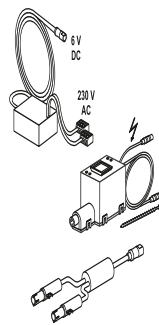

05.330.00..0000

SANIT WC control INEO Reed dual flush mains

Item number	Product description
05.330.00..0000	<p>Automatic WC interval flush INEO REED</p> <p>dual flush electronic automatic WC interval flush device for concealed cisterns with access opening in combination with Sanit dual flush push plates, with low-noise low-voltage motor as lifting device and control electronics, voltage input and output with mistake-proof plug connection, packed in a box</p> <p>Parameters:</p> <ul style="list-style-type: none"> - defined flush volumes adjustable via flush valve INEO - Interval flushing factory-set 24 h after last use <p>power supply: compact power supply 100-240V AC/6V DC Accessories: - service and maintenance remote control code no. 03.806.00..0000 - concealed installation module code no. 03.933.00..0000 Note:</p> <p>For the concealed cisterns CC-120-S, CC-150-S and CC-200-S a motor bracket code no. 05.339.00..0000 and a universal flush valve INEO code no. 03.982.00..0000 is required.</p>