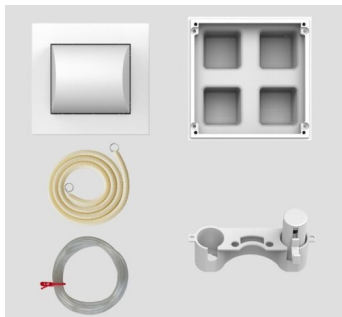

16.303.01..0000

SANIT WC actuator 1V pneumatic white

Item number

16.303.01..0000

Product description

Pneumatic WC actuator, single flush

for concealed cisterns with small access opening, CC-121-S-FO-2V-2C, CC-122-S-UO-2V-2C, CC-150-S-UO-2V-2C, CC-150-S-FO-2V-2C and CC-120-S-FO-2V-2C

Plastic, for brick and drywall installation, w/h 120 x 114 mm, height above tiles 31 mm, minimum installation depth from front edge of wall covering to back edge of roughing-in box 65 mm, in parallel to the pneumatic single flush WC remote flush actuation, it is also possible to actuate flushing of the cistern via Series 700 buttons as dual flushing, start/stop or one-time flushing, with the exception of glass/electronic button 706, consisting of: single flush WC push button with pneumatic push button unit, single flush pneumatic lift device, roughing-in box with protection, single flush pneumatic hose - 2.35 m, empty pipe set with 1.7 m pull cord, installation instructions and fastenings, packed in a box Note: replaces codes no. 16.056.01..0000 and 01.513.00..0000