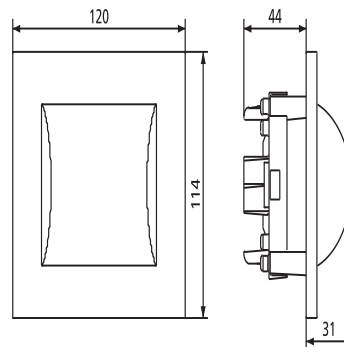

16.303.01..0000

SANIT WC actuator 1V pneumatic white

Item number

16.303.01..0000

Product description

Pneumatic WC actuator, single flush

for concealed cisterns with small access opening, CC-121-S-FO-2V-2C, CC-122-S-UO-2V-2C, CC-150-S-UO-2V-2C, CC-150-S-FO-2V-2C and CC-120-S-FO-2V-2C

Plastic, for brick and drywall installation, w/h 120 x 114 mm, height above tiles 31 mm, minimum installation depth from front edge of wall covering to back edge of roughing-in box 65 mm, in parallel to the pneumatic single flush WC remote flush actuation, it is also possible to actuate flushing of the cistern via Series 700 buttons as dual flushing, start/stop or one-time flushing, with the exception of glass/electronic button 706, consisting of: single flush WC push button with pneumatic push button unit, single flush pneumatic lift device, roughing-in box with protection, single flush pneumatic hose - 2.35 m, empty pipe set with 1.7 m pull cord, installation instructions and fastenings, packed in a box Note: replaces codes no. 16.056.01..0000 and 01.513.00..0000