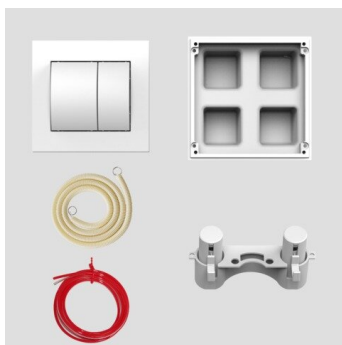

## SANIT WC actuator 2V pneumatic white

### Product description

Pneumatic WC actuator, dual flush

for concealed cisterns with small access opening, CC-121-S-FO-2V-2C, CC-122-S-UO-2V-2C, CC-150-S-UO-2V-2C, CC-150-S-FO-2V-2C and CC-120-S-FO-2V-2C

plastic, for brick and drywall installation, for installation in furniture, w/h 120 x 114 mm, height above tiles 20 mm, minimum installation depth from front edge of wall covering to back edge of roughing-in box 65 mm, in parallel to pneumatic dual flush WC remote flush actuation, it is also possible to actuate flushing of the cistern via Series 700 buttons as dual flushing, start/stop or one-time flushing, with the exception of glass/electronic button 706, consisting of: dual flush WC push button with pneumatic push button unit, dual flush pneumatic lift device, roughing-in box with protection, dual flush pneumatic hose - 2.35 m, empty pipe set with 1.7 m pull cord, installation instructions and fastenings, packed in a box