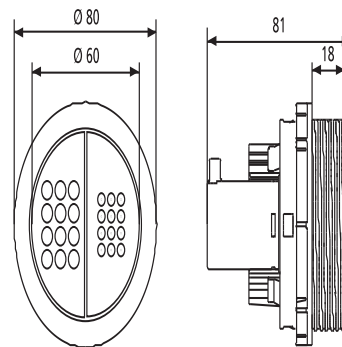

16.305.81..0000

SANIT WC actuator 2V pneumatic furniture round chrome

Item number

16.305.81..0000

Product description

Pneumatic WC actuator, dual flush, round, for furniture installation for concealed cisterns with small access opening CC-121-S-FO-2V-2C, CC-122-S-UO-2V-2C, CC-150-S-UO-2V-2C, CC-150-S-FO-2V-2C and CC-120-S-FO-2V-2C

Plastic, round/flush mounted, for installation in furniture, external diameter 80 mm, dual flush push button diameter 60 mm, height above tiles 4 mm, for furniture thicknesses of up to 20 mm, min. hole diameter 69 mm (prepared by customer), minimum installation depth from front edge of furniture to back edge pneumatic push button unit 80 mm, in parallel to pneumatic dual flush WC remote actuation, it is also possible to actuate flushing of the cistern via Series 700 buttons as dual flushing, start/stop or one-time flushing, with the exception of glass/electronic button 706, consisting of: dual flush WC push button with pneumatic push button unit, dual flush pneumatic lift device, dual flush pneumatic hose – 2.35 m, installation instructions and fastenings, packed in a box