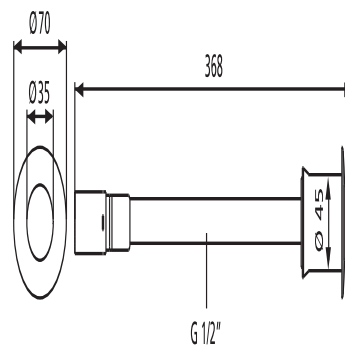

16.309.81..0000

SANIT WC push button 1V pneumatic f.institution chrome

Item number

16.309.81..0000

Product description

Pneumatic WC push button, single flush, for institutions

for concealed cisterns with small access opening, CC-121-S-FO-2V-2C, CC-122-S-UO-2V-2C, CC-150-S-UO-2V-2C, CC-150-S-FO-2V-2C and CC-120-S-FO-2V-2C

chrome-plated brass, round shape, external diameter 70 mm, single flush push button diameter 35 mm, height above tiles 15 mm, for wall thickness incl. covering up to 270 mm, hole diameter min. 45 mm (prepared by customer), installation depth from wall covering to back of pneumatic push button unit 353 mm, product cannot be cut, in parallel to remote pneumatic single flush actuation, it is also possible to actuate flushing of the cistern via Series 700 buttons as dual flushing, start-stop or one-time flushing, with the exception of glass/electronic button 706, consisting of single flush WC push button for institutions with pneumatic push button unit, single flush pneumatic lift device, single flush pneumatic hose - 2.35 m, installation instructions and fastenings, packed in a box Note: replaces code no. 16.075.00..0000