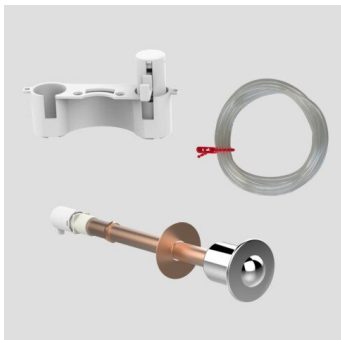

## SANIT WC push button 1V pneumatic f.institution chrome

### Product description

Pneumatic WC push button, single flush, for institutions

for concealed cisterns with small access opening, CC-121-S-FO-2V-2C, CC-122-S-UO-2V-2C, CC-150-S-UO-2V-2C, CC-150-S-FO-2V-2C and CC-120-S-FO-2V-2C

chrome-plated brass, round shape, external diameter 70 mm, single flush push button diameter 35 mm, height above tiles 15 mm, for wall thickness incl. covering up to 270 mm, hole diameter min. 45 mm (prepared by customer), installation depth from wall covering to back of pneumatic push button unit 353 mm, product cannot be cut, in parallel to remote pneumatic single flush actuation, it is also possible to actuate flushing of the cistern via Series 700 buttons as dual flushing, start-stop or one-time flushing, with the exception of glass/electronic button 706, consisting of single flush WC push button for institutions with pneumatic push button unit, single flush pneumatic lift device, single flush pneumatic hose - 2.35 m, installation instructions and fastenings, packed in a box Note: replaces code no. 16.075.00..0000