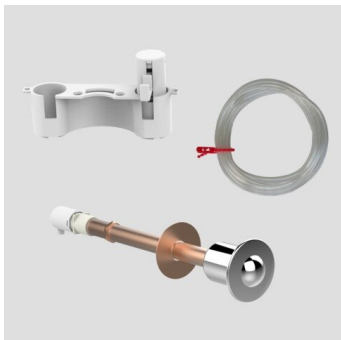

16.309.81..0000

SANIT WC push button 1V pneumatic f.institution chrome

Item number

16.309.81..0000

Product description

Pneumatic WC push button, single flush, for institutions

for concealed cisterns with small access opening, CC-121-S-FO-2V-2C, CC-122-S-UO-2V-2C, CC-150-S-UO-2V-2C, CC-150-S-FO-2V-2C and CC-120-S-FO-2V-2C

chrome-plated brass, round shape, external diameter 70 mm, single flush push button diameter 35 mm, height above tiles 15 mm, for wall thickness incl. covering up to 270 mm, hole diameter min. 45 mm (prepared by customer), installation depth from wall covering to back of pneumatic push button unit 353 mm, product cannot be cut, in parallel to remote pneumatic single flush actuation, it is also possible to actuate flushing of the cistern via Series 700 buttons as dual flushing, start-stop or one-time flushing, with the exception of glass/electronic button 706, consisting of single flush WC push button for institutions with pneumatic push button unit, single flush pneumatic lift device, single flush pneumatic hose - 2.35 m, installation instructions and fastenings, packed in a box Note: replaces code no. 16.075.00..0000