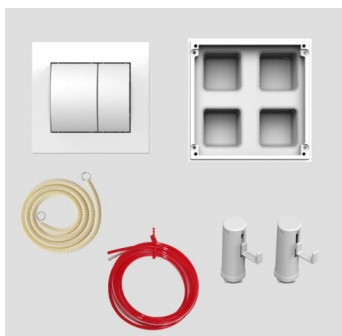

16.323.01..0000

SANIT WC push button 2V pneumatic conc. cistern 8 cm white

Item number

16.323.01..0000

Product description

Pneumatic WC actuator, dual flush

For 8 cm concealed cistern, small access opening CC-80-S-FO-2V-2C Plastic, for brick and dry wall installation w/h 120 x 114 mm, height above tiles 20 mm, minimum installation depth from front edge of wall covering to back edge of roughing-in box 65 mm, access opening can be closed with the stainless steel dummy plate without mechanical flushing function, series S 700, consisting of dual flush WC push button with pneumatic push button unit, 2 pneumatic lift devices, roughing-in box with protection box, dual flush pneumatic hose - 2.35 m, empty pipe set with 1.7 m pull cord, installation instructions and fastenings, packed in a box