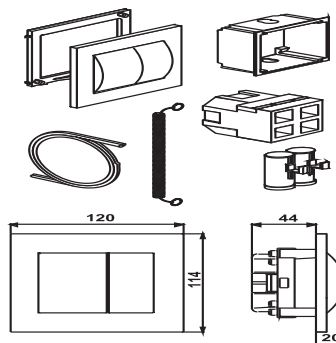

16.323.01..0000

SANIT WC push button 2V pneumatic conc. cistern 8 cm white

Item number

16.323.01..0000

Product description

Pneumatic WC actuator, dual flush

For 8 cm concealed cistern, small access opening CC-80-S-FO-2V-2C Plastic, for brick and dry wall installation w/h 120 x 114 mm, height above tiles 20 mm, minimum installation depth from front edge of wall covering to back edge of roughing-in box 65 mm, access opening can be closed with the stainless steel dummy plate without mechanical flushing function, series S 700, consisting of dual flush WC push button with pneumatic push button unit, 2 pneumatic lift devices, roughing-in box with protection box, dual flush pneumatic hose - 2.35 m, empty pipe set with 1.7 m pull cord, installation instructions and fastenings, packed in a box