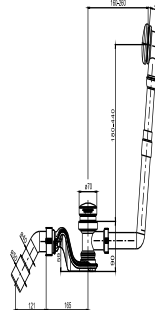

35.064.00..0000

SANIT Push-push waste + overflow assembly 837, install. height 90 mm, with chromed push-push operating unit

Item number

35.064.00..0000

Product description

Push-push waste and overflow assembly 837 (installation height 90 mm) with chromed push-push operating unit, plastic, push-push assembly with flow-optimised trap, chrome-plated overflow rosette and waste bend diameter 40/50 mm, packed in a box