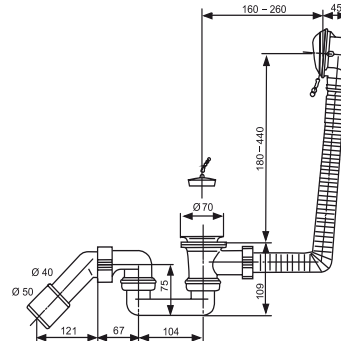

35.038.00..S000

SANIT waste + overflow assembly 833, install. height 110 mm, flexible overflow

Item number

35.038.00..S000

Product description

Waste and overflow assembly 833 (installation height 110 mm) plastic, with flexible overflow, trap and waste bend d:40/50 mm, chrome-plated clamp rosette and plug, for baths, packed in a plastic bag