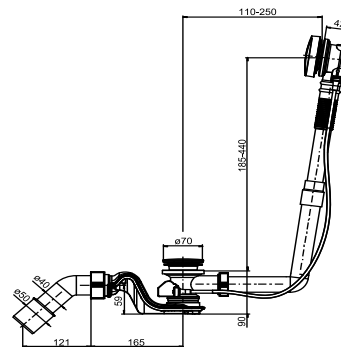

35.333.00..0000

SANIT waste + overflow assembly BASIC , install. height 90 mm

Item number

35.333.00..0000

Product description

Waste and overflow assembly BASIC (installation height 90 mm) plastic, cable 650 mm, with flow-optimised trap, compact installation height (90 mm) and waste bend d:40/50 mm, chrome-plated operating unit with overspeed protection, valve plug, for bathtubs with rotary eccentric actuation, packed in a box tested to DIN EN 274, monitored