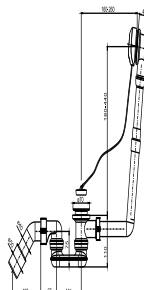

35.039.00..1000

SANIT waste + overflow assembly 833, install. height 110 mm, fixed overflow

Item number

35.039.00..1000

Product description

Waste and overflow assembly 833 (installation height 110 mm)
plastic, fixed overflow, with chrome-plated clamp rosette and magnetic plug, with trap and waste bend d:40/50 mm, packed in a box

tested to DIN EN 274, monitored