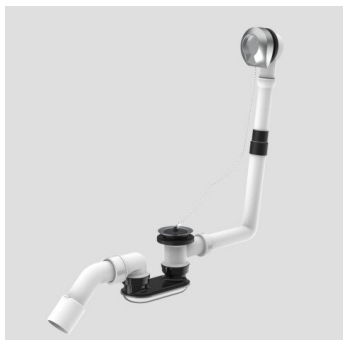

35.039.00..1000

SANIT waste + overflow assembly 833, install. height 110 mm, fixed overflow

Item number

35.039.00..1000

Product description

Waste and overflow assembly 833 (installation height 110 mm)
plastic, fixed overflow, with chrome-plated clamp rosette and magnetic plug, with trap and waste bend d:40/50 mm, packed in a box

tested to DIN EN 274, monitored