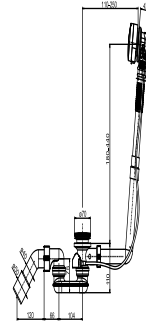

## SANIT waste + overflow assembly SWING PLUS, install. height 110 mm

### Product description

Waste and overflow assembly SWING PLUS (installattion height 110 mm) plastic, with water inlet, universal water connection R 1/2 male thread, cable 650 mm with trap and waste bend d: 40/50 mm, operating unit with returnable rotary knob, plug and installation set, rectangular aerator (flow rate class C), for bathtubs with rotary eccentric actuation, packed in a box tested to DIN EN 274, monitored