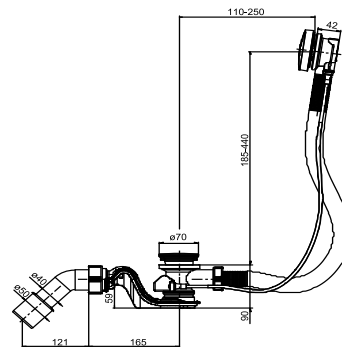

35.333.00..S000

SANIT waste + overflow BASIC, install. height, flexible overflow

Item number

35.333.00..S000

Product description

Waste and overflow assembly BASIC with flexible overflow (installation height 90 mm) plastic, cable 650 mm, with flow-optimised trap, compact installation height (90 mm) and waste bend d:40/50 mm, operating unit with overspeed protection valve plug, for bathtubs with rotary eccentric actuation, chrome plated operating unit and valve plug, packed in a plastic bag tested to DIN EN 274, monitored