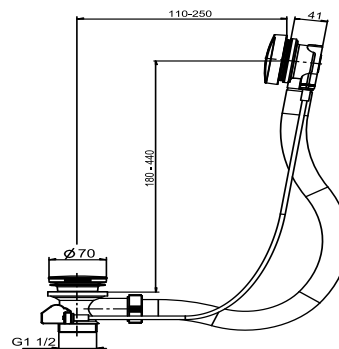

35.320.00..0000

SANIT waste + overflow BASIC with flexible overflow, without trap

Item number

35.320.00..0000

Product description

Waste and overflow assembly BASIC with flexible overflow, without trap plastic, cable 650 mm, chrome-plated operating unit with overspeed protection, valve plug, for cable-operated baths, packed in a box tested to DIN EN 274, monitored