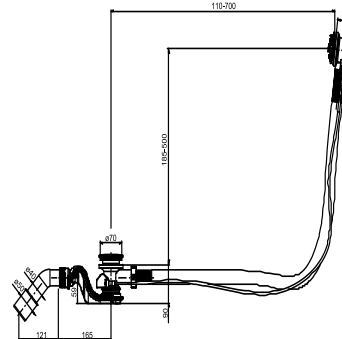

## SANIT Functional unit SWING+BASIC, install. height 90 mm, bowden cable 1m

### Item number

35.332.00..0000

### Product description

Functional unit SWING + BASIC (installation height 90 mm) made of plastic, cable 1 m, with flexible overflow hose, can be cut to size, with flow-optimised trap, compact installation height (90 mm) and waste bend d:40/50 mm, without operating unit, with installation set, for special bathtubs and whirlpools, packed in a box tested to DIN EN 274, monitored