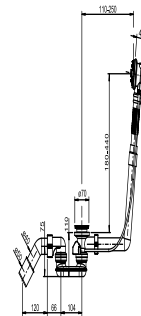

## SANIT Functional unit SWING+BASIC, install. height 110 mm

### Item number

35.314.00..1000

### Product description

Functional unit SWING + BASIC (installation height 110 mm)  
plastic, fixed overflow, bowden cable 650 mm, with trap and waste bend d:40/50 mm, without operating unit, with installation set, for cable-operated baths, packed in a box