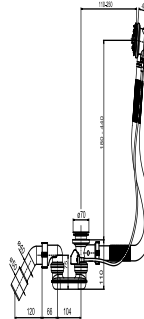

35.314.00..S000

SANIT Functional unit SWING+BASIC, install. height 110 mm, flexible overflow

Item number

35.314.00..S000

Product description

Functional unit SWING + BASIC (installation height 110 mm)
plastic, flexible overflow, bowden cable 650 mm, with trap and waste bend d:40/50 mm, without operating unit, with
installation set, for cable-operated baths, packed in a box

Test mark: DIN EN 274-2, monitored