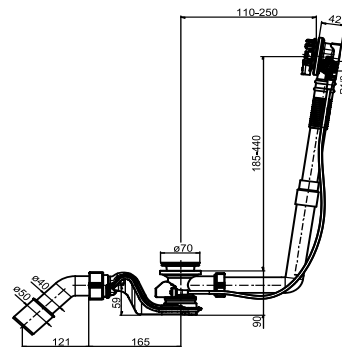

35.328.00..0000

SANIT Functional unit SWING PLUS, install. height 90 mm

Item number

35.328.00..0000

Product description

Functional unit SWING PLUS (installation height 90 mm) made of plastic, fixed overflow, with water inlet and universal water connection R1/2 male thread, bowden cable 650 mm, flow-optimised trap, compact installation height (90 mm) and waste bend d: 40/50 mm, without operating unit, with installation set, for bathtubs with rotary eccentric actuation, packed in a box

tested to DIN EN 274, monitored

Accessories: connecting set code no. 05.211.00..0000