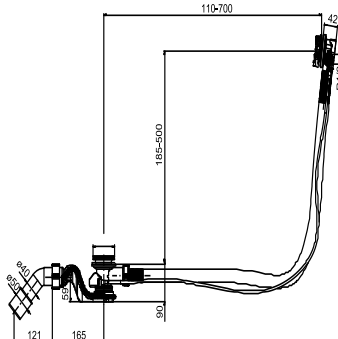

35.329.00..0000

SANIT Functional unit SWING PLUS, install. height 90 mm, bowden cable 1m

Item number

35.329.00..0000

Product description

SWING PLUS functional unit (installation height 90 mm) plastic, with water inlet, universal water connection R1/2 male thread, bowden cable 1 m, with flexible overflow, with flow-optimised trap, compact installation height (90 mm) and waste bend d:40/50 mm, without operating unit, with installation set, for special bathtubs and whirlpools, packed in a box

tested to DIN EN 274, monitored Accessories: connecting set code no. 05.211.00..0000