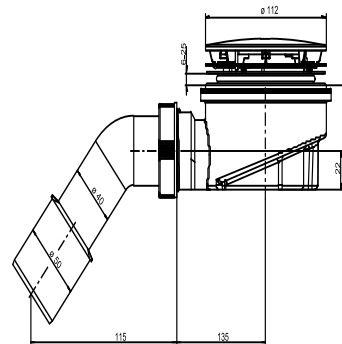

34.057.81.0000

SANIT shower waste 823/90 FW

Item number

34.057.81.0000

Product description

Shower waste 823/90 W, height 60 mm, 135° waste outlet for shower trays in steel, stone and acrylic, extra flat, height 60 mm, plastic, with chrome-plated cover, with removable trap insert, collar seal, outlet bend d:40/50 mm, for shower trays with d:90 mm drain hole, trap height 30 mm (non-standard), flow rate 0.45 l/sec according to DIN EN 274, packed in a box

tested to DIN EN 274