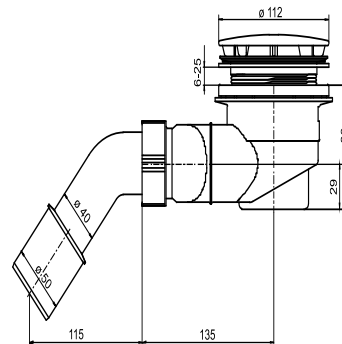

34.051.00..0000

SANIT Shower waste 823/90 W, height 80 mm

Item number

34.051.00..0000

Product description

Shower waste 823/90 W, height 80 mm, 135° waste outlet plastic, with chrome-plated cover incl. hair strainer, removable trap insert, flat gasket, waste outlet d:40/50, for shower trays, with an outlet hole d:90 mm, trap height 50 mm, drainage flow rate 0.6 l/sec., according to DIN EN 274, packed in a box tested to DIN EN 274