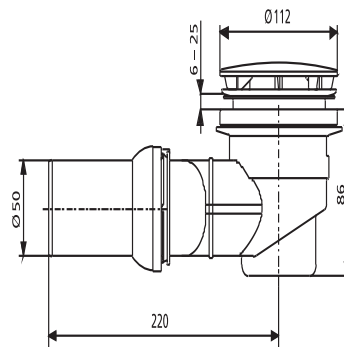

34.045.00..0000

SANIT Shower waste 823/90 W, horizontal outlet

Item number

34.045.00..0000

Product description

Shower waste 823/90 W, horizontal outlet
plastic, with chrome-plated cover with hair strainer, removable trap insert, flat gasket, waste outlet with adjustable ball-joint connector and outlet diameter 50 mm, for shower trays with an outlet hole diameter of 90 mm, drainage flow rate 0.7 l/sec according to DIN EN 274, packed in a box tested to DIN EN 274