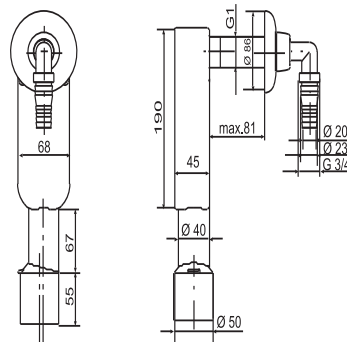

31.603.00..0000

SANIT Conc. trap G3/4-G1x40/50 chrome

Item number

31.603.00..0000

Product description

In-wall trap for washing machines and dishwashers

G 3/4-G 1x40/50, plastic, with chrome-plated rosette and hose nipple, waste outlet d:40/50 mm, with fixing screws, packed in a plastic bag

tested to DIN 19541