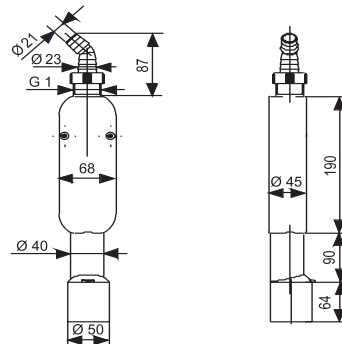

31.605.00..0000

SANIT Exposed trap G3/4-G1x40/50

Item number

31.605.00..0000

Product description

Exposed trap for washing machines and dishwashers

G 3/4xG 1x40/50, plastic, with white plastic hose nipple, vertical waste outlet d:40/50 with fixing screws, packed in a plastic bag

tested to DIN 19541