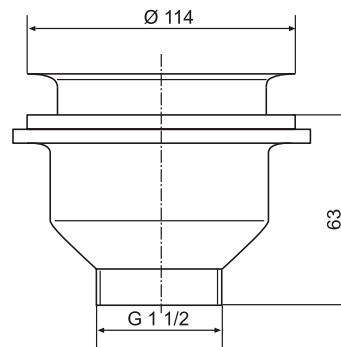

30.301.00..0000

SANIT Basket valve G3 1/2 locking

Item number

30.301.00..0000

Product description

Basket strainer valve G3 1/2, locking

plastic valve body, outlet d:114 mm for a hole diameter of 85 mm, outlet and removable stainless steel basket, for sinks with a wall thickness of up to 14 mm, packed in a box