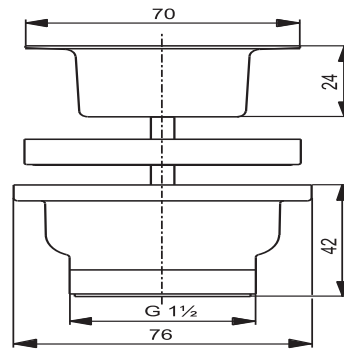

## SANIT Waste valve G1 1/2x70x42 pipe G1 1/2

### Product description

Waste valve G1 1/2x70x42 mm for stainless steel standpipe G1 1/2  
plastic valve body, stainless steel outlet d:70 mm, for sinks with a minimum outlet hole d:52 mm, packed in a plastic bag