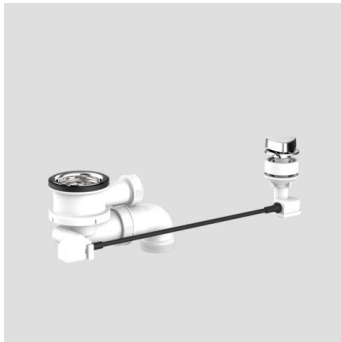

32.061.00..0000

SANIT Pop-up basket waste G1 1/2 without overflow

Item number

32.061.00..0000

Product description

Pop-up basket strainer waste G1 1/2, without overflow
plastic, space-saving waste kit G1 1/2, with removable basket and rotary knob, for sinks with a sink hole diameter of 35 mm, packed in a plastic bag