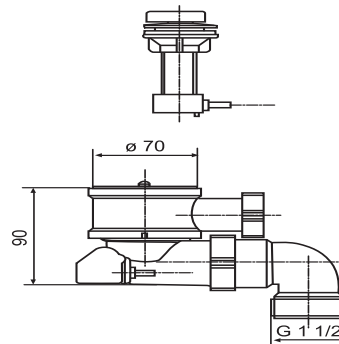

32.061.00..0000

SANIT Pop-up basket waste G1 1/2 without overflow

Item number

32.061.00..0000

Product description

Pop-up basket strainer waste G1 1/2, without overflow
plastic, space-saving waste kit G1 1/2, with removable basket and rotary knob, for sinks with a sink hole diameter of 35 mm, packed in a plastic bag