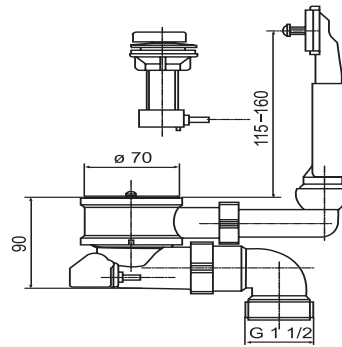

## SANIT Pop-up basket waste G1 1/2 with overflow

### Item number

32.062.00..0000

### Product description

Pop-up basket strainer waste G1 1/2, with overflow plastic, space-saving waste kit G1 1/2, with removable basket and rotary knob, for sinks with a sink hole diameter of 35 mm, packed in a plastic bag