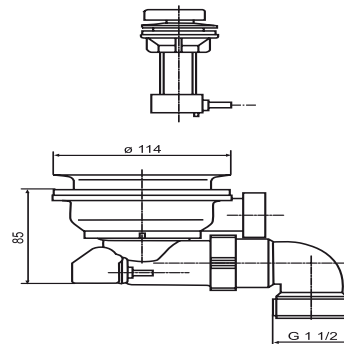

37.148.00..0000

SANIT Pop-up basket waste G3 1/2 without overflow

Item number

37.148.00..0000

Product description

Pop-up basket strainer waste G3 1/2, without overflow
plastic, space-saving waste kit, with removable basket and rotary knob, for sinks with a sink hole of d:85 mm, packed in a plastic bag