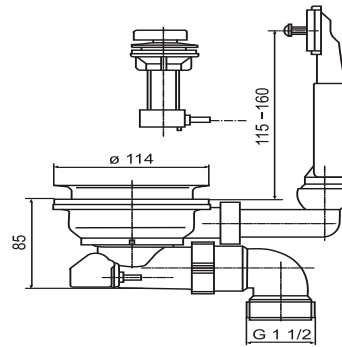

37.149.00..0000

SANIT Pop-up basket waste G3 1/2 with overflow

Item number

37.149.00..0000

Product description

Pop-up basket strainer waste G3 1/2, with overflow plastic, space-saving waste kit, with removable basket and rotary knob, for sinks with a sink hole of d:85 mm, packed in a plastic bag