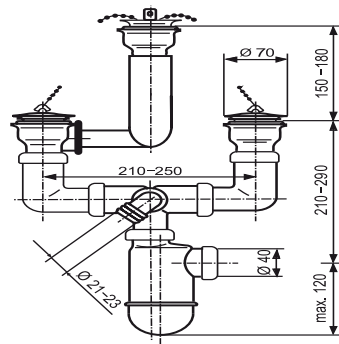

## SANIT waste + overflow assembly G1 1/2x40 with bottle trap

### Item number

33.029.00..0000

### Product description

Waste and overflow assembly G1 1/2 x 40 x 210-250 mm with bottle trap plastic, with stainless steel outlet, plug, pearl chain and chain holder, with hose tap, for double sinks, packed in a plastic bag