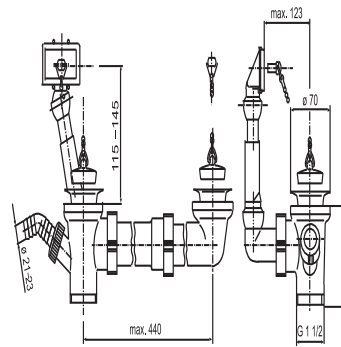

33.114.00..0000

SANIT waste + overflow assembly G1 1/2 ecc. 2 plugs with chain

Item number

33.114.00..0000

Product description

Waste and overflow assembly G1 1/2 x max. 440 mm with 2 plugs with pearl chain plastic, with offset waste outlet, stainless steel outlet and hose tap, for double sinks, packed in a plastic bag