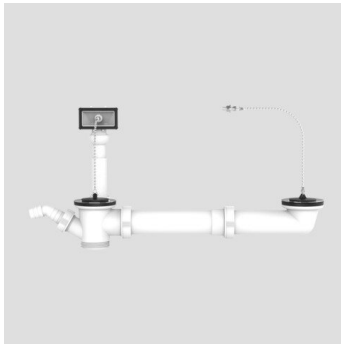

33.114.00..0000

SANIT waste + overflow assembly G1 1/2 ecc. 2 plugs with chain

Item number

33.114.00..0000

Product description

Waste and overflow assembly G1 1/2 x max. 440 mm with 2 plugs with pearl chain plastic, with offset waste outlet, stainless steel outlet and hose tap, for double sinks, packed in a plastic bag