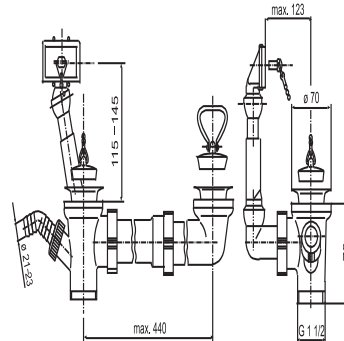

33.115.00..0000

SANIT waste + overflow assembly G1 1/2 ecc.2 plug with chain/hand

Item number

33.115.00..0000

Product description

Waste and overflow assembly G1 1/2 x max. 440 mm with plug with pearl chain and plug with plastic handle plastic, with offset waste outlet, stainless steel outlet and hose tap, for double sinks, packed in a plastic bag