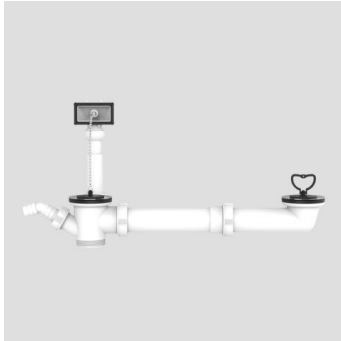

33.115.00..0000

SANIT waste + overflow assembly G1 1/2 ecc.2 plug with chain/hand

Item number

33.115.00..0000

Product description

Waste and overflow assembly G1 1/2 x max. 440 mm with plug with pearl chain and plug with plastic handle plastic, with offset waste outlet, stainless steel outlet and hose tap, for double sinks, packed in a plastic bag