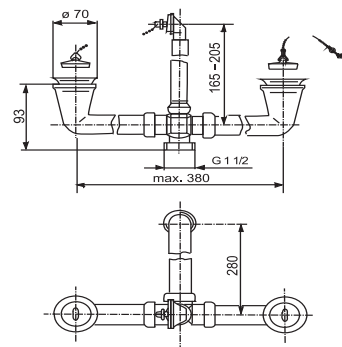

33.160.00..0000

SANIT waste + overflow assembly G1 1/2 cent. 2 plugs with chain

Item number

33.160.00..0000

Product description

Waste and overflow assembly G1 1/2 x max. 380 mm with 2 plugs with pearl chain plastic, with central, space-saving waste outlet and stainless steel outlet, for reversible double sinks, packed in a plastic bag