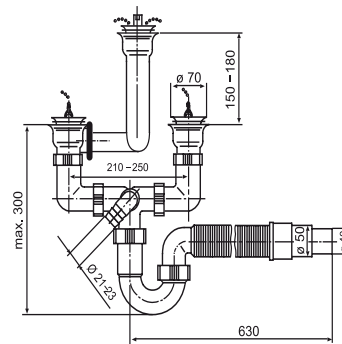

33.220.00..0000

SANIT waste + overflow assembly G1 1/2x40/50 with pipe trap

Item number

33.220.00..0000

Product description

Waste and overflow assembly G1 1/2 x 40/50 x 210-250 mm plastic, with stainless steel outlet, plug, pearl chain and chain holder, with pipe trap and flexible hose, with hose tap for double sinks, packed in a plastic bag