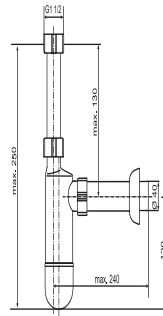

## SANIT Bottle trap G1 1/2x40 without hose tap

### Item number

31.220.00..0000

### Product description

Bottle trap G1 1/2 x 40 mm  
plastic, with connection pipe 120 mm, extension pipe 200 mm and rosette, without hose tap, packed in a plastic bag