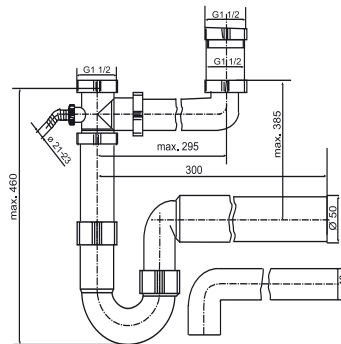

33.118.00..0000

SANIT Drain connection G11/2x40/50x295 with pipe trap

Item number

33.118.00..0000

Product description

Drain connection G1 1/2 x 50 x max. 295 mm with pipe trap plastic, with offset waste outlet, hose tap and height adjuster, with extension pipes d:40 and d:50, packed in a plastic bag

tested to DIN EN 274, monitored