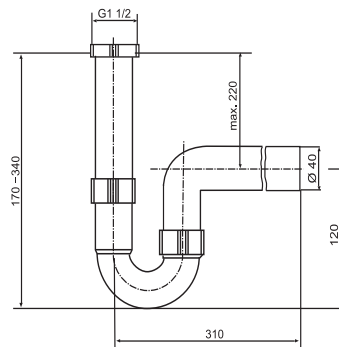

31.201.00..0000

SANIT Pipe trap G1 1/2x40

Item number

31.201.00..0000

Product description

Pipe trap G1 1/2 x 40 mm
plastic, with 250 mm connection pipe and extension pipe, packed in a plastic bag

tested to DIN EN 274, monitored