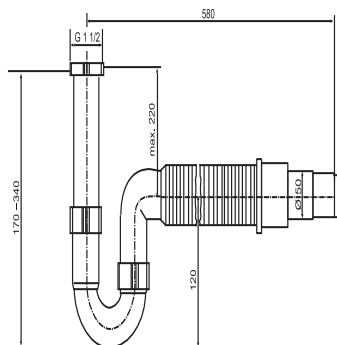

31.212.00..0000

SANIT Pipe trap G1 1/2x40/50 with flex hose

Item number

31.212.00..0000

Product description

Pipe trap G1 1/2 x 40/50 mm with flexible hose plastic, without hose tap, hose plugged in, waste outlet diameters of 40 mm and 50 mm, packed in a plastic bag