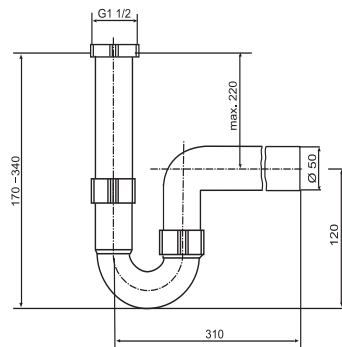

31.202.00..0000

SANIT Pipe trap G1 1/2x50

Item number

31.202.00..0000

Product description

Pipe trap G1 1/2 x 50 mm
plastic, with 250 mm connection pipe and extension pipe, packed in a plastic bag

tested to DIN EN 274, monitored