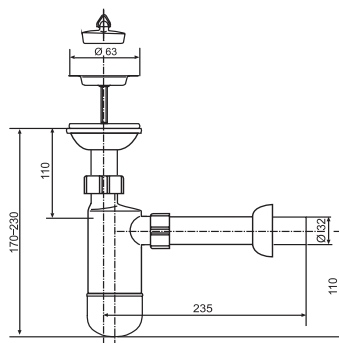

31.001.00..0000

SANIT Bottle trap 609/1 G1 1/4x32

Item number

31.001.00..0000

Product description

Bottle trap 609/1, G1 1/4 x 32 mm plastic, with stainless steel outlet and plug, waste outlet with conical-ring nozzle, extension pipe 200 mm and rosette, packed in a plastic bag

tested to DIN EN 274, monitored