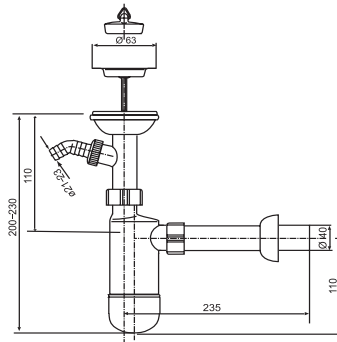

31.003.00..0000

SANIT Bottle trap 609/1W G1 1/4x40

Item number

31.003.00..0000

Product description

Bottle trap 609/1 W, G1 1/4 x 40 mm plastic, with hose tap, stainless steel outlet and plug, waste outlet d:40 mm with conical-ring nozzle, extension pipe 200 mm and rosette, packed in a plastic bag

tested to DIN EN 274, monitored