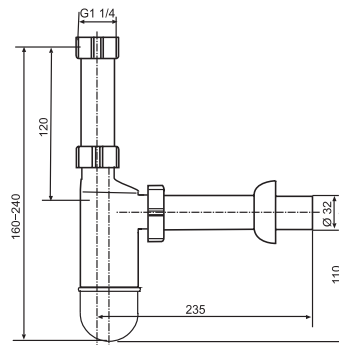

## SANIT Bottle trap 610/3 G1 1/4x32

### Item number

31.004.00..0000

### Product description

Bottle trap 610/3, G1 1/4 x 32 mm  
plastic, without waste valve, waste outlet d:32 mm with conical-ring nozzle and extension pipe 200 mm and rosette,  
packed in a plastic bag

tested to DIN EN 274, monitored