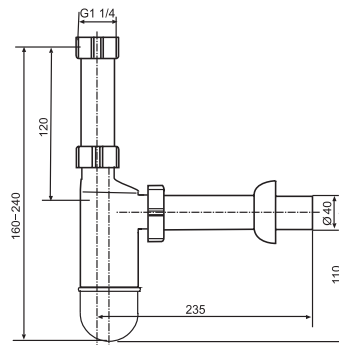

## SANIT Bottle trap 610/3 G1 1/4x40

### Item number

31.005.00..0000

### Product description

Bottle trap 610/3, G1 1/4 x 40 mm  
plastic, without waste valve, waste outlet d:40 mm with conical-ring nozzle and extension pipe 200 mm and rosette,  
packed in a plastic bag

tested to DIN EN 274, monitored