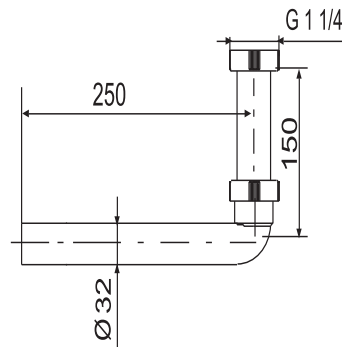

## SANIT Connection bend G1 1/4x250x32 plastic white

### Product description

Connection bend G1 1/4 x 32 x 250 mm  
plastic white, without covering rosette, for exposed trap code no. 31.602.00..0000, packed in a plastic bag