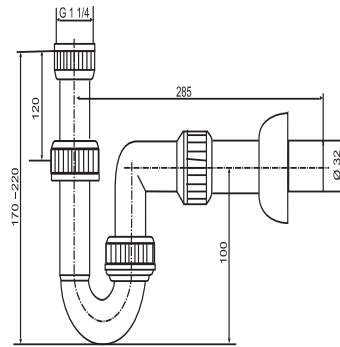

## SANIT Pipe trap 90deg outlet G1 1/4x32

### Item number

31.007.00..0000

### Product description

Pipe trap outlet 90deg, G1 1/4 x 32 mm  
plastic, packed in a plastic bag