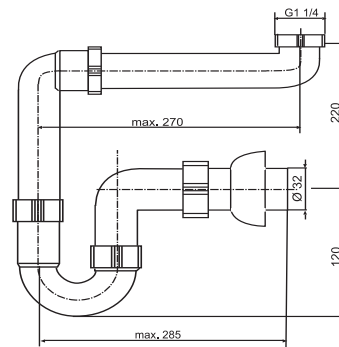

## SANIT Space-saving drain for Wash basin G1 1/4x32

### Item number

31.090.00..0000

### Product description

Space-saving outlet for washbasin G1 1/4 x 32 mm  
plastic, space-saving outlet with pipe trap, packed in a plastic bag