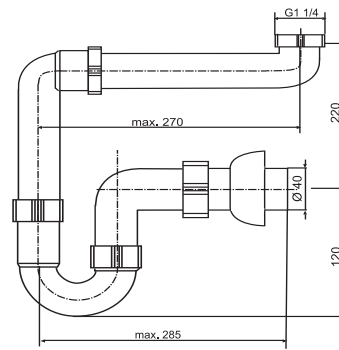

31.090.00..S000

SANIT Space-saving drain for Wash basin G1 1/4x40

Item number

31.090.00..S000

Product description

Space-saving outlet for washbasin G1 1/4 x 40 mm
plastic, space-saving outlet with pipe trap, packed in a plastic bag